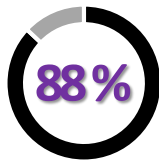

Mann & Wife

MANN & WIFE SEASON 1 PERFORMANCE

Season 1 Audience Profile

5,736,000

TOTAL VIEWERS REACHED!

40 MEDIAN AGE

88% AFRICAN-AMERICAN

61%

39%

41% P18-49

38% P25-54

Season 1 Highlights

#1 Original Series:

HHs (231K) | P18-49 (139K) | P25-54 (129K) | P2+ (338K)

Double-Digit Gains vs. Lead-in:

HHs (+54%) | P18-49 (+51%) | P25-54 (+55%) | P2+ (+55%)